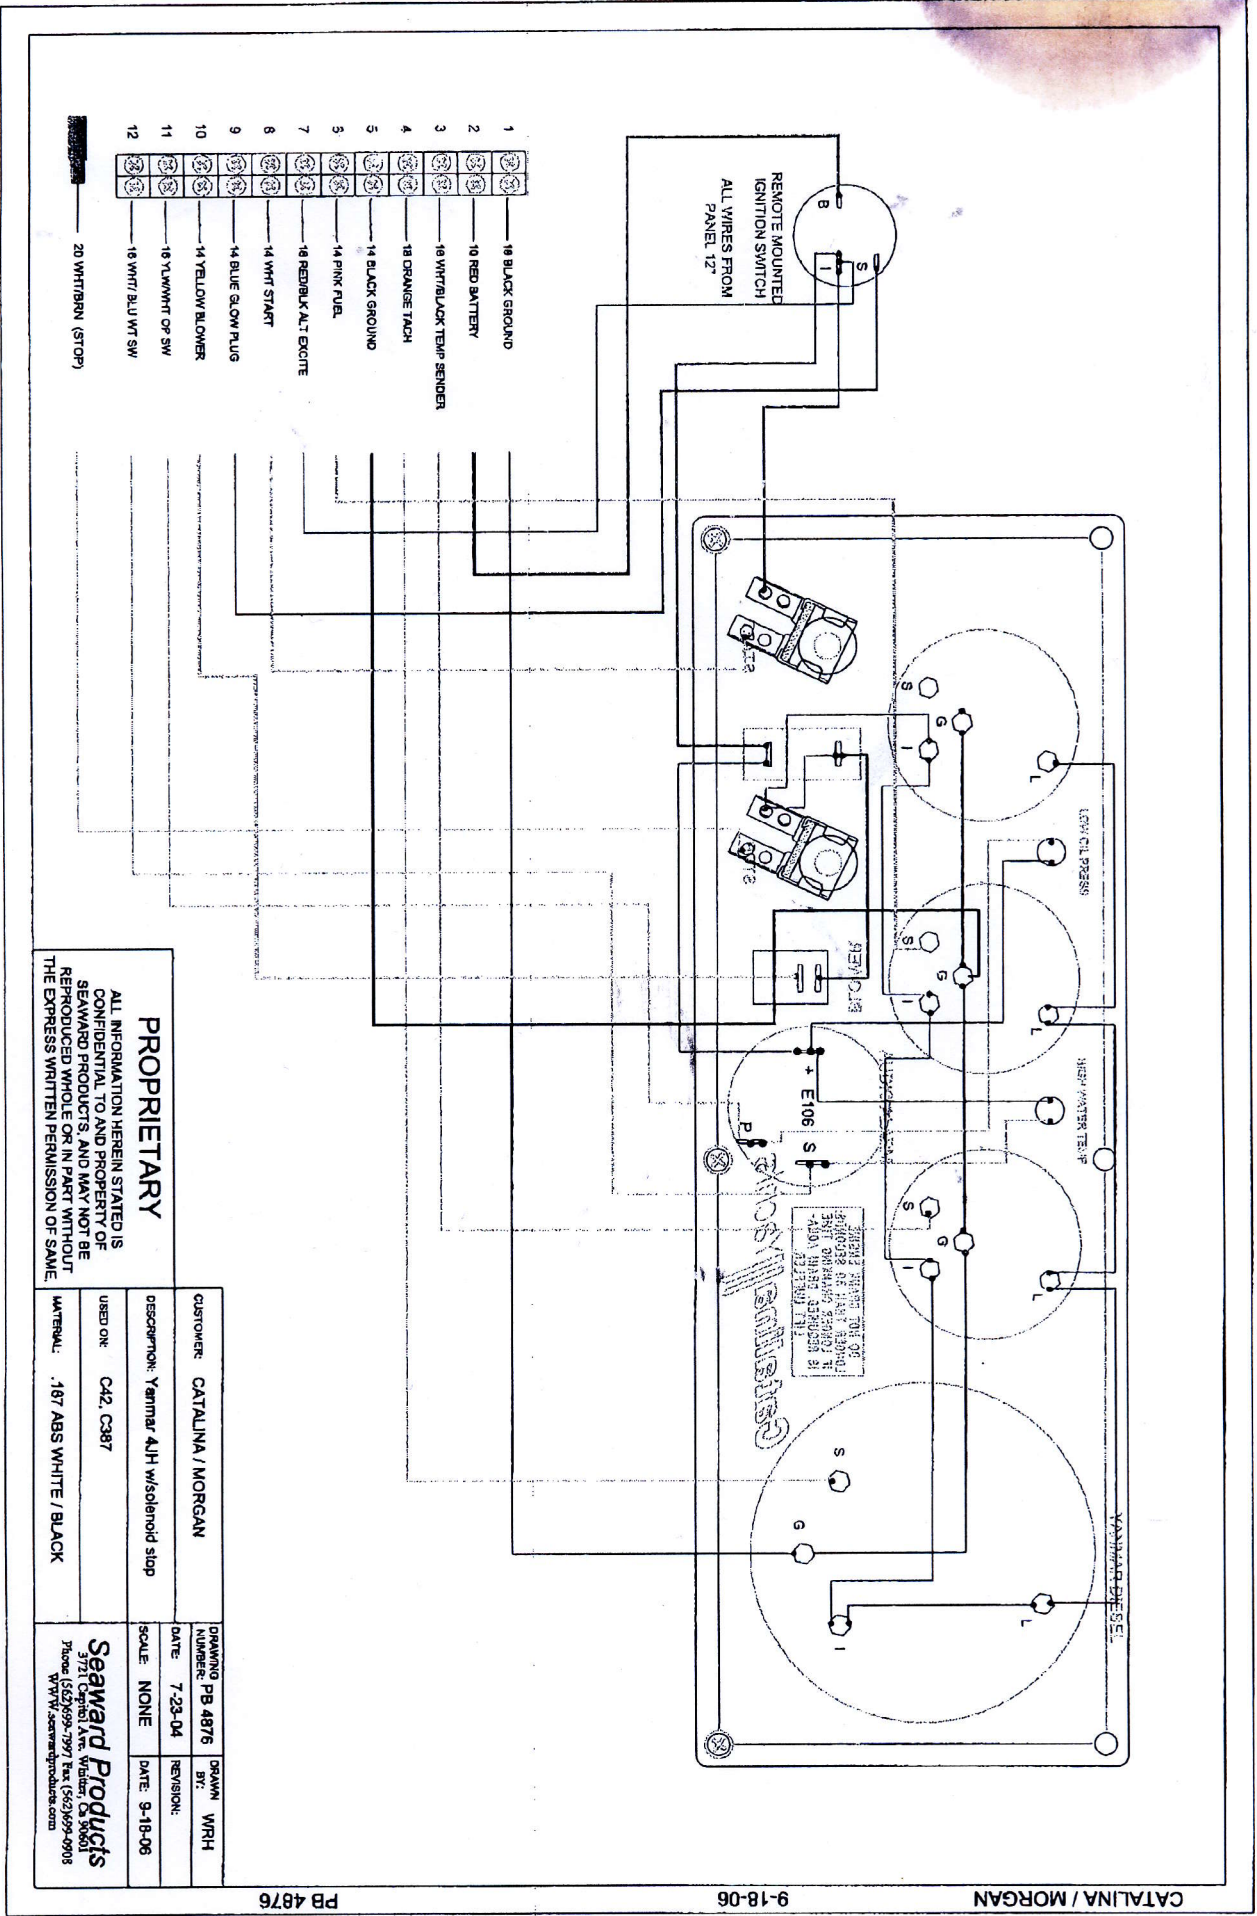

APN: 76506-1-R-115

Panel 4 wires - 1) 2001's

PROPRIETARY
 ALL INFORMATION HEREIN STATED IS
 CONFIDENTIAL TO AND PROPERTY OF
 SEAWARD PRODUCTS, AND MAY NOT BE
 REPRODUCED WHOLE OR IN PART WITHOUT
 THE EXPRESS WRITTEN PERMISSION OF SAME.

CUSTOMER: CATALINA / MORGAN	DRAWING NUMBER: PB 4876	SCALE: NONE	DATE: 7-23-04	BY: WRH	REVISION: NONE	DATE: 9-18-06
DESCRIPTION: Yamaha 41H w/solenoid stop	USED ON: C42, C387	Seaward Products 3721 Capital Ave, Windsor, CA 96093 Phone: (562) 699-7971 Fax: (562) 699-0908 WWW.seawardproducts.com				
MATERIAL: .187 ABS WHITE / BLACK						