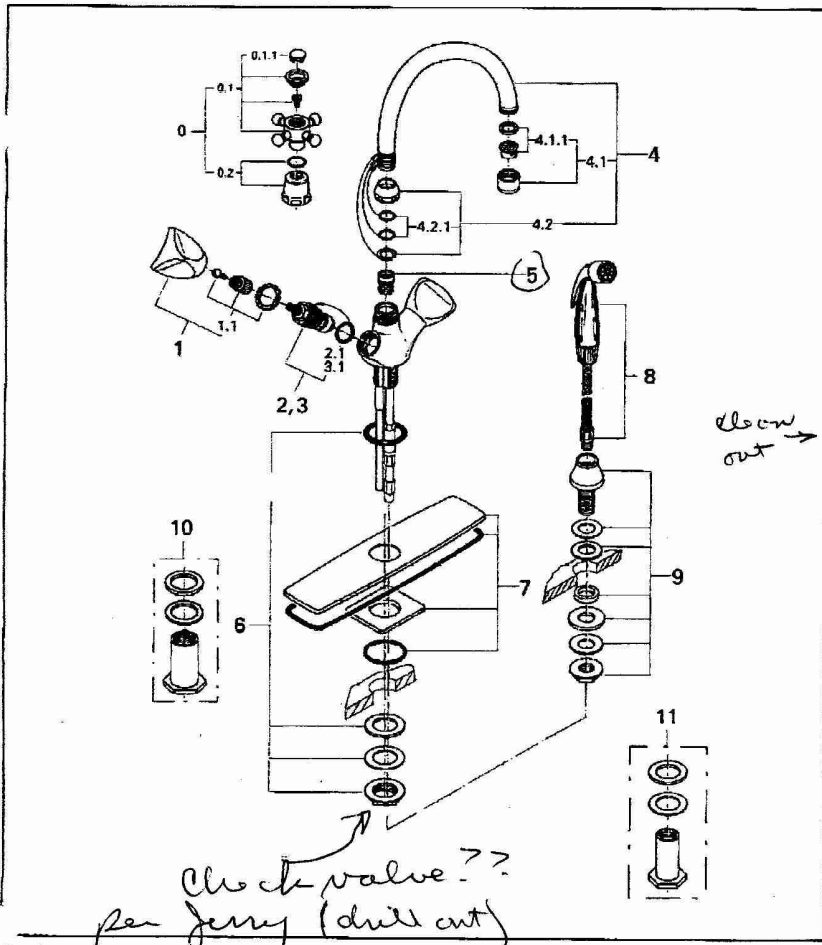

**Chrome**

**31 708 000**

Pos. No.	Spare part Description	Product No.	Pcs.
	<b>31735</b>		
0	Arabesk handle complete	45277	1
0.1	Arabesk handle	45678	1
0.1.1	Marking plate (hot)	05091	1
0.1.1	Marking plate (cold)	05092	1
0.2	Cap cartridge Arabesk	45680	1
1	TDL handle, neutral	06486	1
1.1	Handle connection set	45001	1
2	Ceramic cartridge 1/2" 90°, right	45625	1
2.1	Body seal O-ring	03924	1
3	Ceramic cartridge 1/2" 90°, left	45626	1
3.1	Body seal O-ring	03924	1
4	7 1/2" Swivel spout	13047	1
4.1	Flow regulator	13954	1
4.1.1	Flow regulator set	46220	1
4.2	Spout fitting set	45006	1
4.2.1	Spout O-ring seal	01285	1
5	Diverter assembly	07970	1
6	Mounting set	45143	1
7	Escutcheon	07543	1
8	Spray & hose for chrome	27844	1
8	Spray & hose for Black/White/Bone	27824	1
9	Spray holder	28729	1
	<b>Special accessories</b>		
10	2" Extension kit for faucet	12926	1
11	1" Extension kit for spray	12922	1
	10" Euro Escutcheon	07552	1