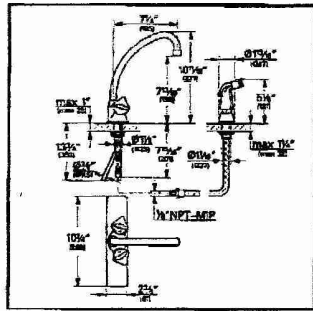

Tel 630 582-7711 (Jerry - Part?)

FAUCET TECHNOLOGY

AFTER 1/96

DESCRIPTION

**Classic Two-Handle Kitchen Centerset**  
 Hose and side spray  
 7 1/2" tubular swivel spout  
 TDL brass handles  
 Ceramic cartridges  
 10" escutcheon

COLOR

**Chrome**  
**Polished Brass**  
**White**  
**Black**  
**Bone**

PRODUCT NO.

**31 735 000**  
**31 735 R00**  
**31 735 L00**  
**31 735 K00**  
**31 735 W00**

Can be installed without escutcheon

2.2 gpm at 60 psi (8.3 lpm)  
 2.5 gpm at 80 psi (9.5 lpm)

**Chrome**

**31 708 000**

Pos. No.	Spare part Description	Product No.	Pcs.
	<b>31735</b>		
0	Arabesk handle complete	45277	1
0.1	Arabesk handle	45678	1
0.1.1	Marking plate (hot)	05091	1
0.1.1	Marking plate (cold)	05092	1
0.2	Cap cartridge Arabesk	45680	1
1	TDL handle, neutral	06486	1
1.1	Handle connection set	45001	1
2	Ceramic cartridge 1/2" 90°, right	45625	1
2.1	Body seal O-ring	03924	1
3	Ceramic cartridge 1/2" 90°, left	45626	1
3.1	Body seal O-ring	03924	1
4	7 1/2" Swivel spout	13047	1
4.1	Flow regulator	13954	1
4.1.1	Flow regulator set	46220	1
4.2	Spout fitting set	45006	1
4.2.1	Spout O-ring seal	01285	1
5	Diverter assembly	07970	1
6	Mounting set	45143	1
7	Escutcheon	07543	1
8	Spray & hose for chrome	27844	1
8	Spray & hose for Black/White/Bone	27824	1
9	Spray holder	28729	1
	<b>Special accessories</b>		
10	2" Extension kit for faucet	12926	1
11	1" Extension kit for spray	12922	1
	10" Euro Escutcheon	07552	1